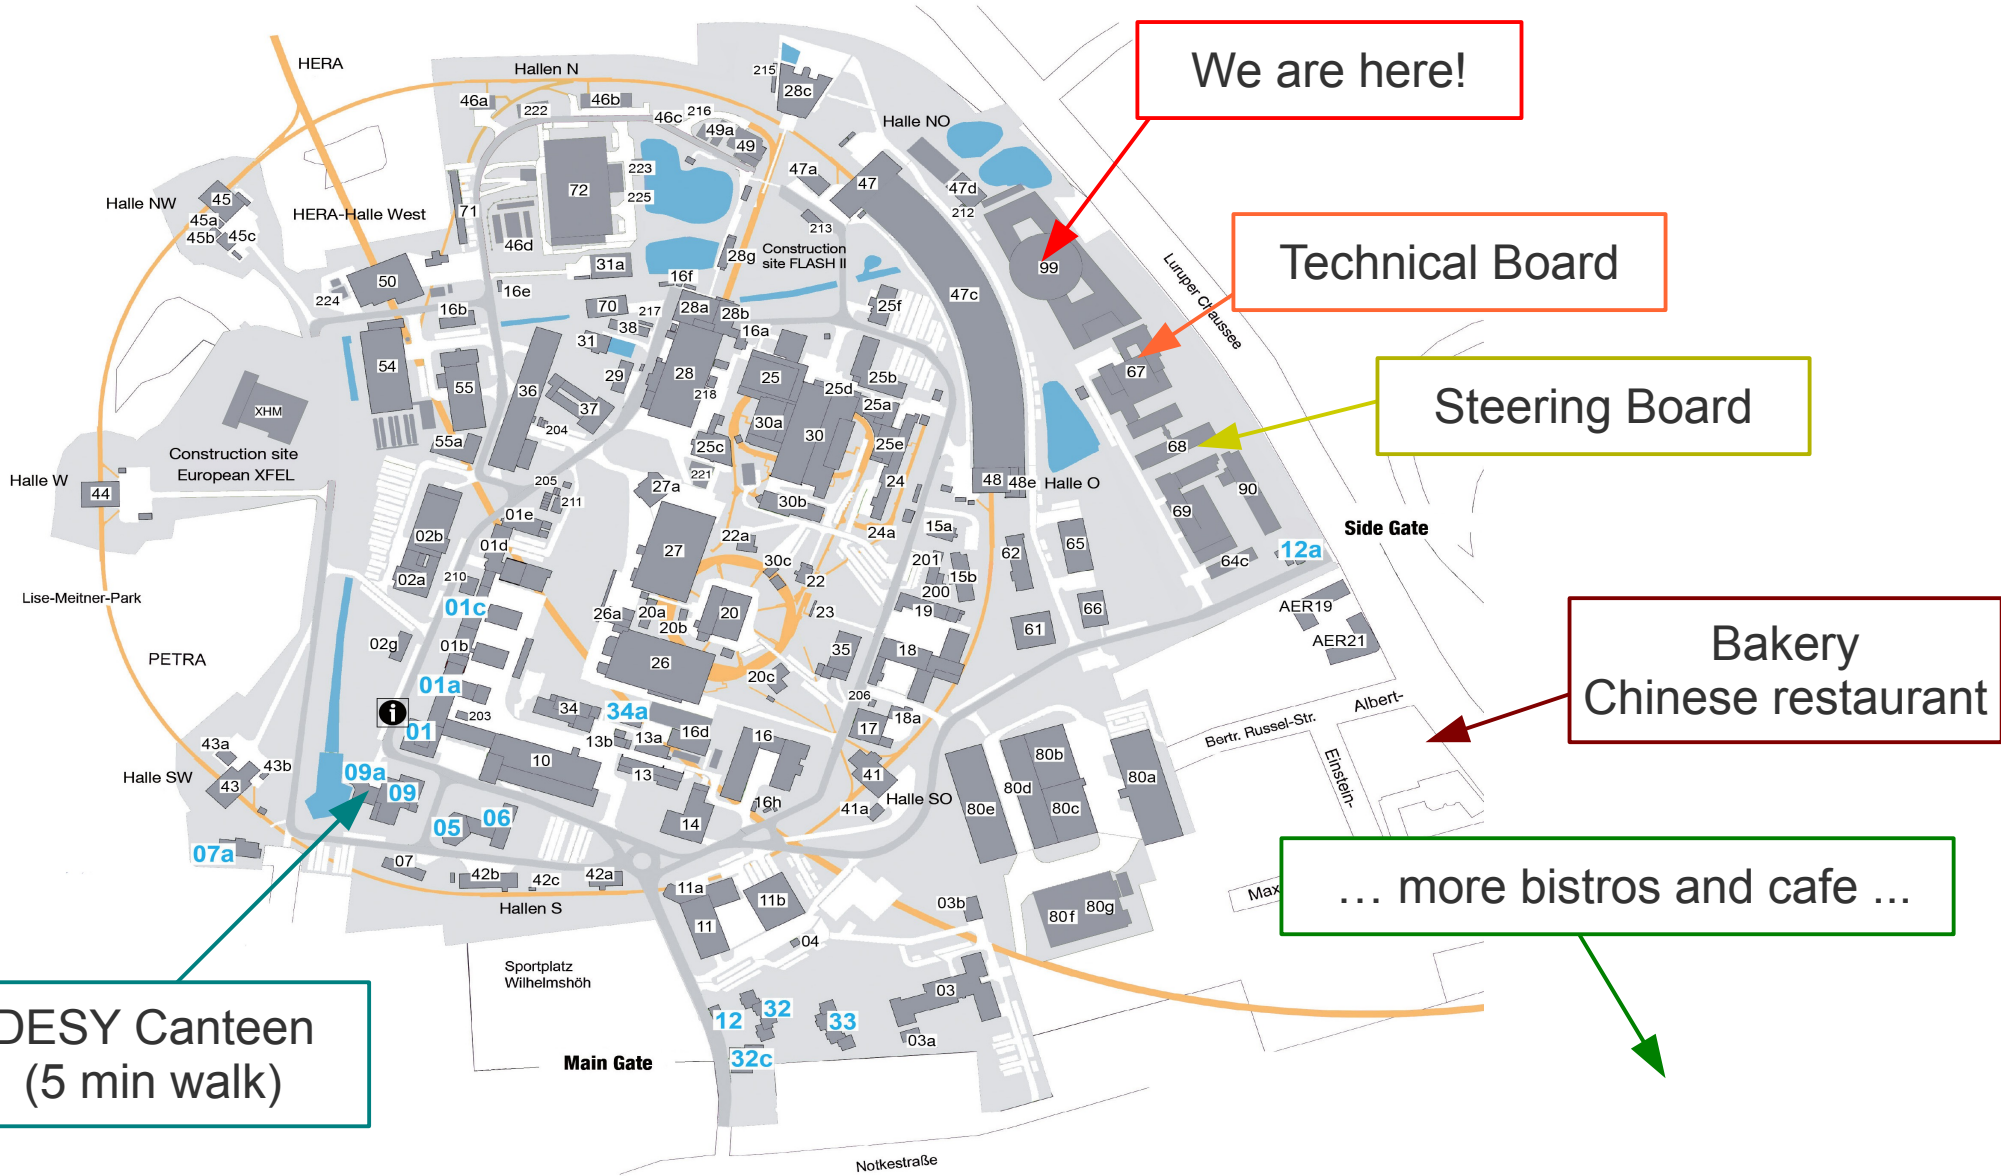

Technical Information

Erika Garutti

CALICE Collaboration meeting
20/03/2013

The DESY premises

Wine Tasting

Wine Tasting evening
Beginning at 20:00 at
La Vela, Restaurant & Weinbar
Große Elbstraße 27

How to get there:

- 1) Reach **Altona Bhf** (e.g. taking a number 2 at the bus stop just outside the Side Gate)
- 2) From there, take a **bus number 112** (direction *Osterbrookplatz*) until **Fischmarkt** stop
- 3) You are almost there ...